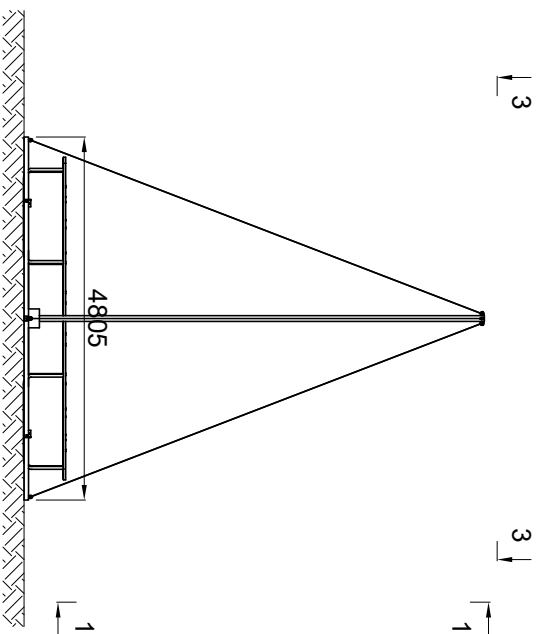

BUNGEE TRAMPOLINE 1 PERSON

SCALE 1:100

FRONT VIEW

SIDE VIEW

TOP VIEW

ISO VIEW