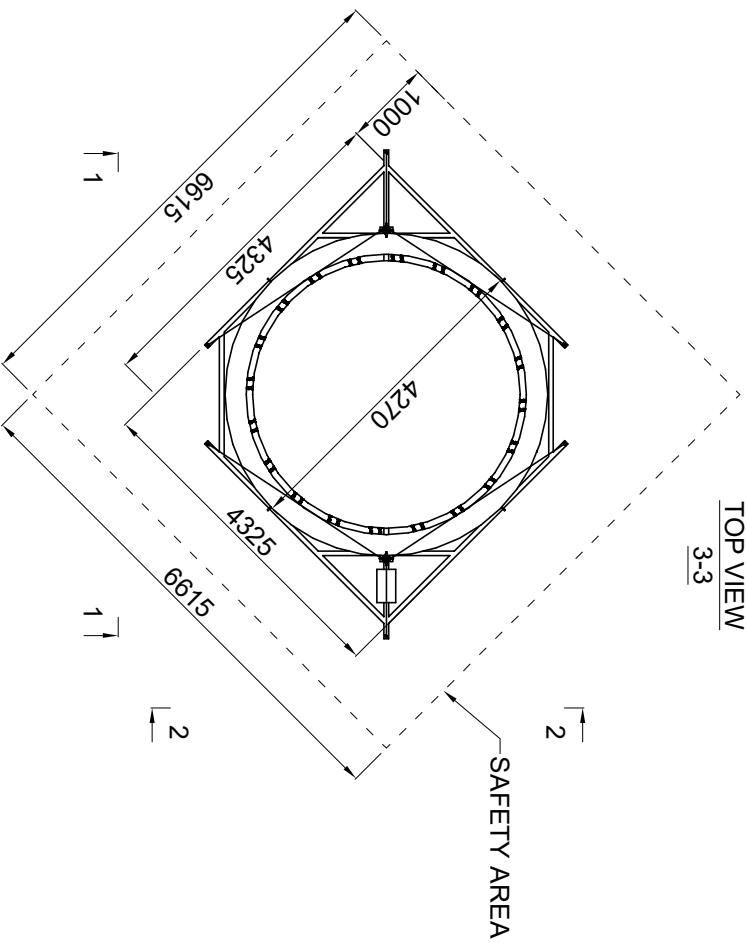

BUNGEE TRAMPOLINE 1 PERSON

SCALE 1:100

FRONT VIEW

SIDE VIEW

TOP VIEW

ISO VIEW