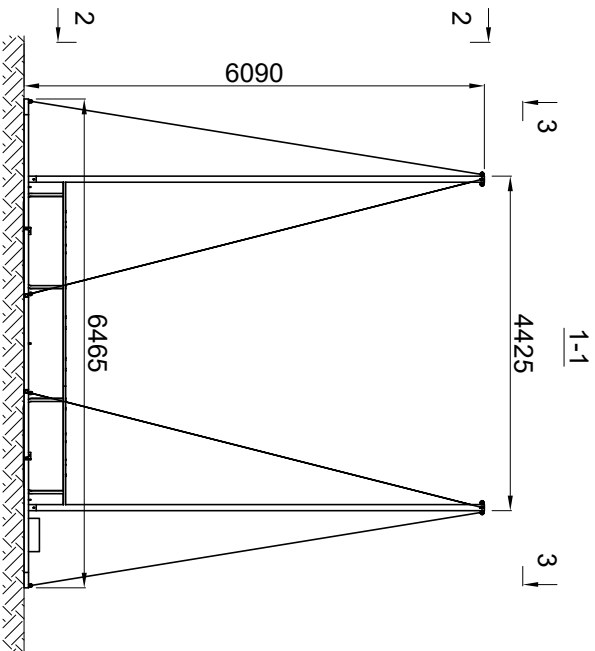

BUNGEE TRAMPOLINE 1 PERSON

SCALE 1:100

FRONT VIEW

SIDE VIEW

TOP VIEW

ISO VIEW